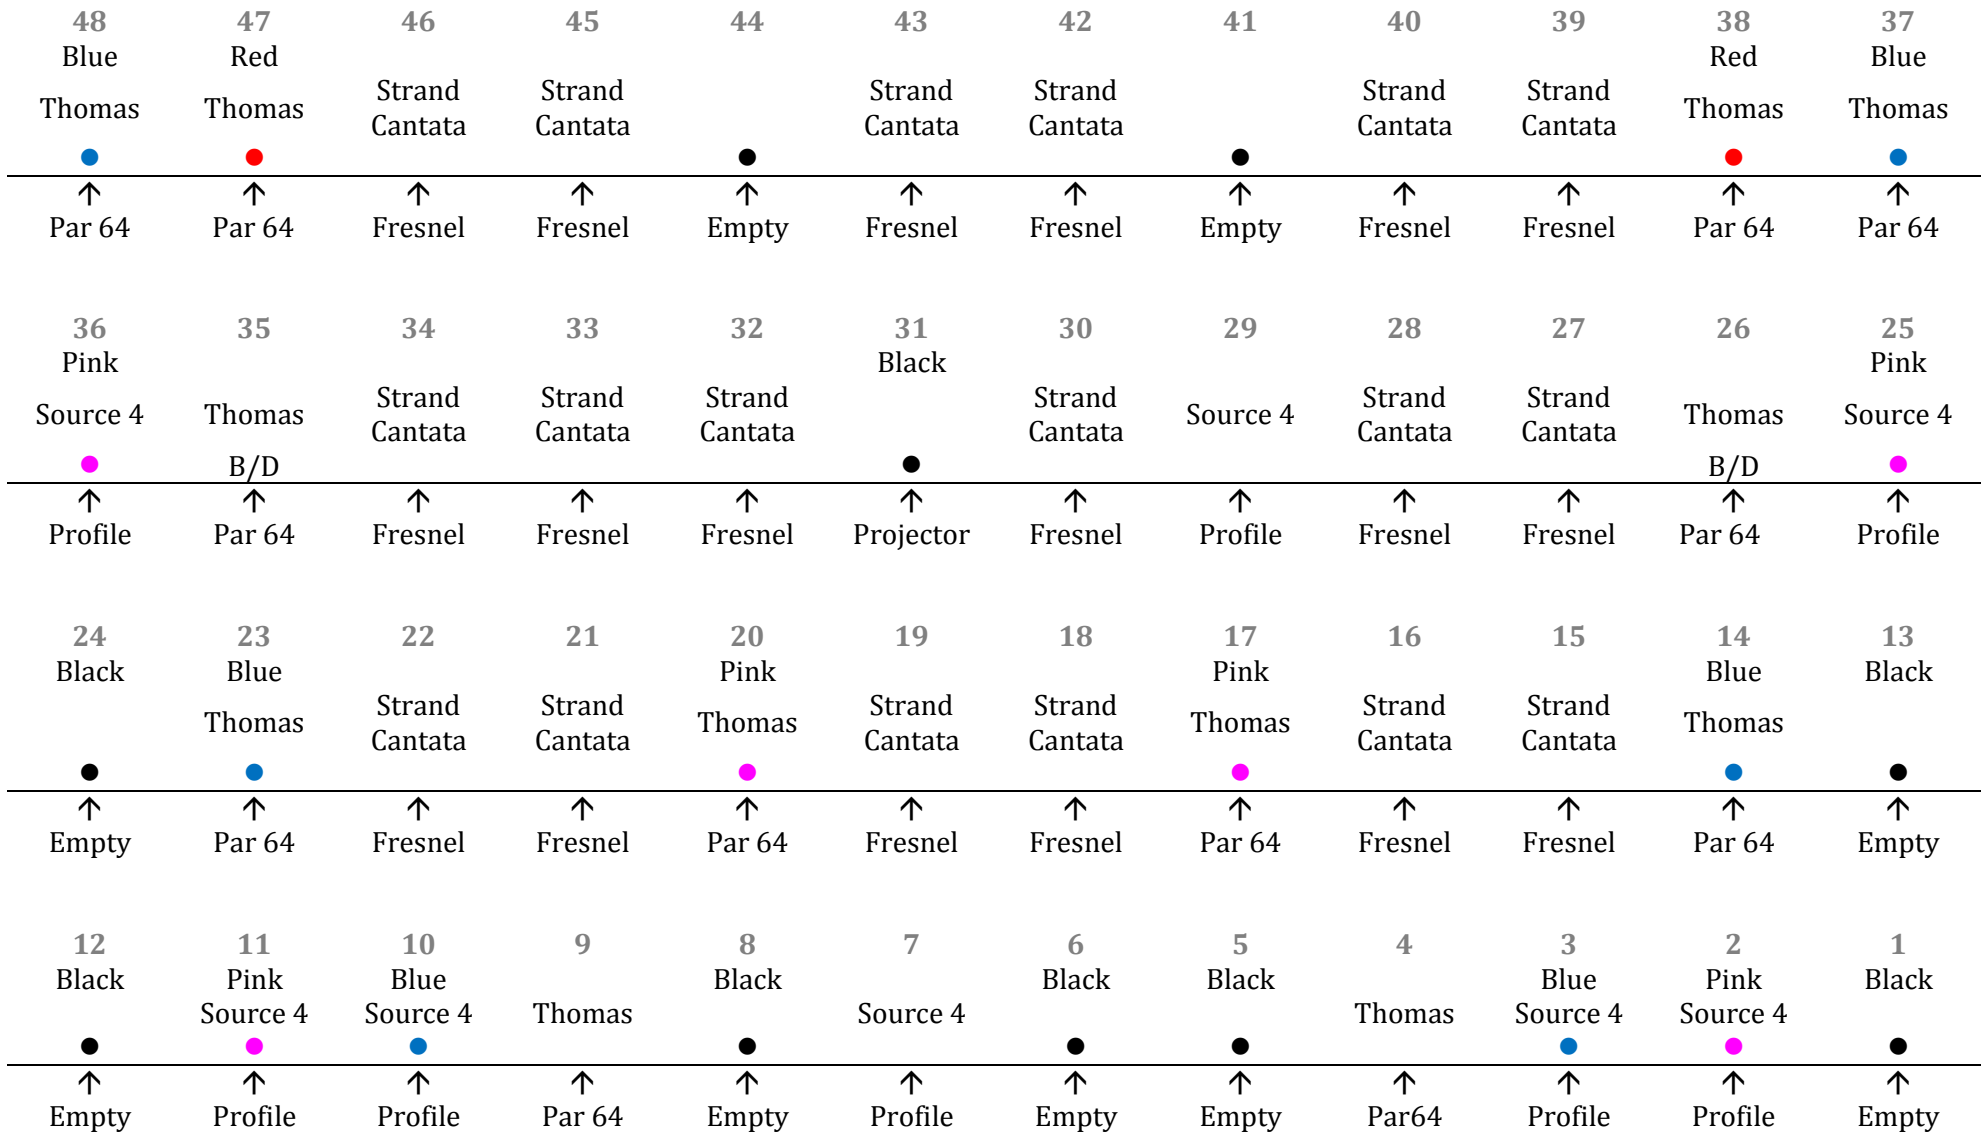

The Gate Standard Lights Set-Up

YOU MUST RETURN OUR LIGHTING RIG TO THAT SHOWN BELOW AFTER YOUR SHOW

Sound Desk

Upper Stage